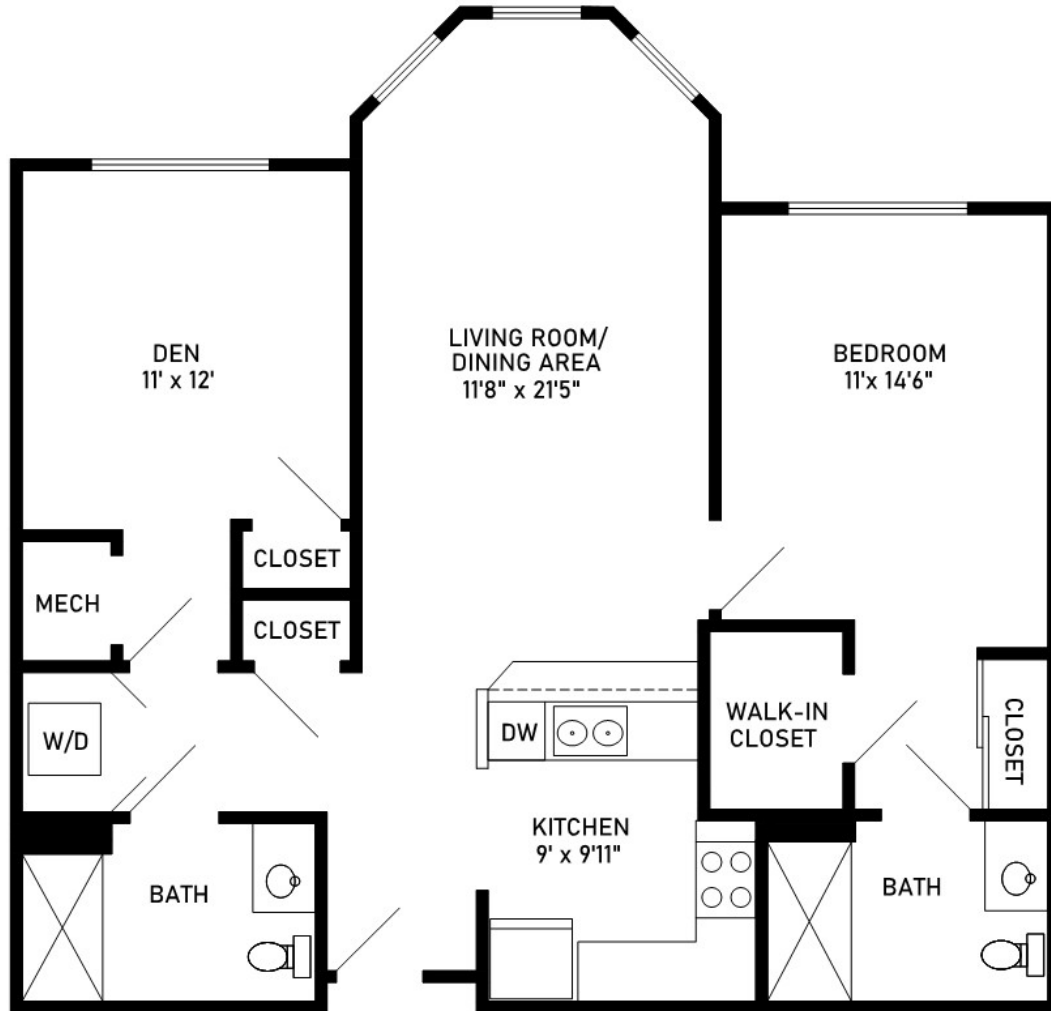

Elm

One-Bedroom + Den, Two-Bath

1,025 sq. ft.

Dimensions are approximate.

2323 McDaniel Avenue, Evanston, IL 60201 (224) 420-3030 ThreeCrownsPark.org

Covenant Living Communities & Services does not discriminate pursuant to the federal Fair Housing Act.
All faiths and beliefs are welcome.