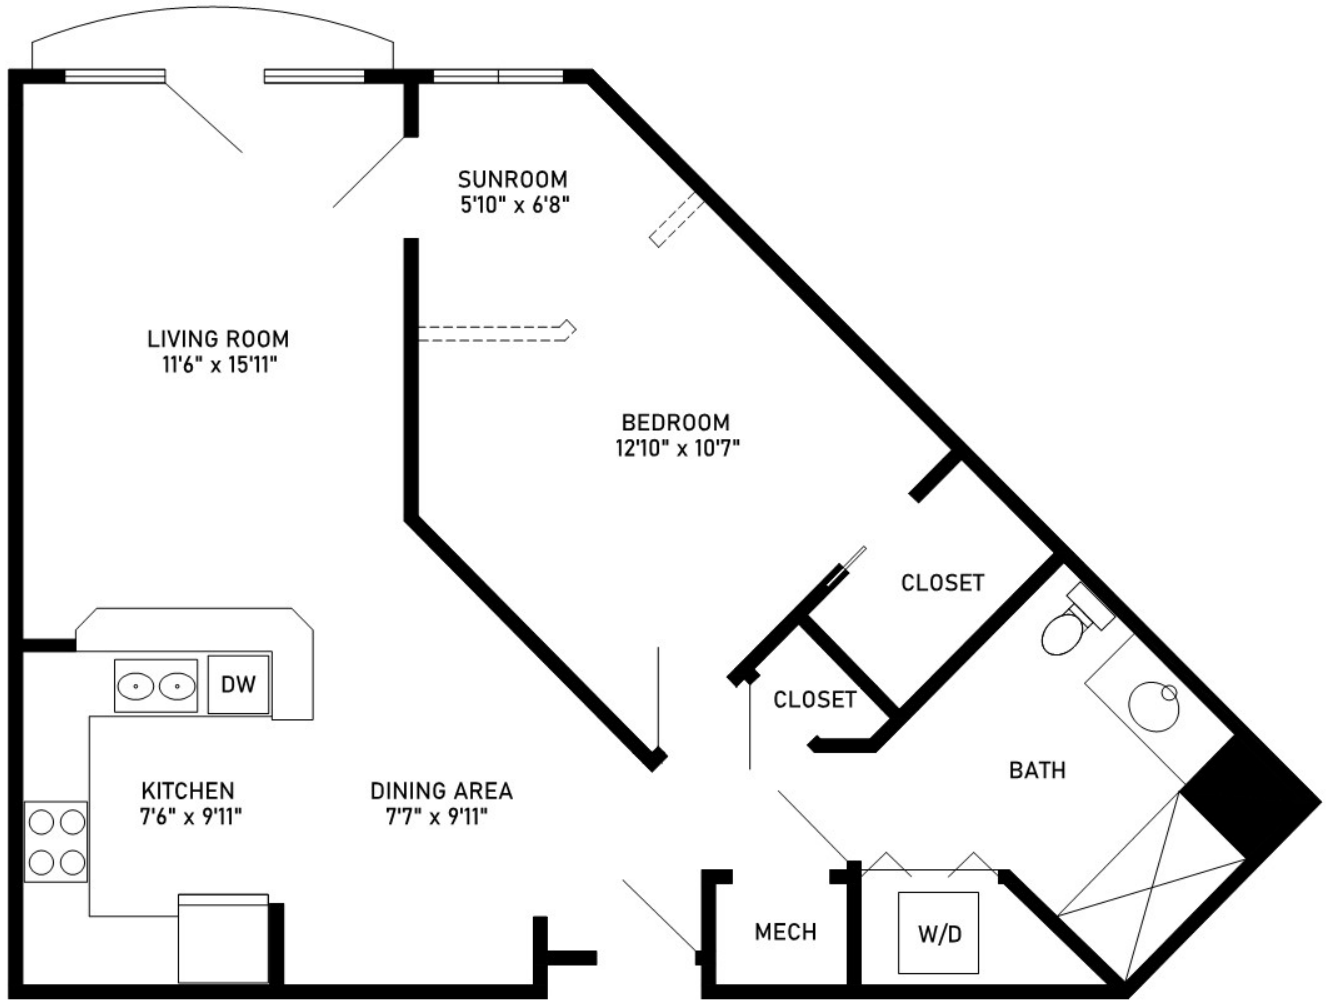

Willow

One-Bedroom, One-Bath - Corner

812 sq. ft.

Dimensions are approximate.

2323 McDaniel Avenue, Evanston, IL 60201 (224) 420-3030 ThreeCrownsPark.org

Covenant Living Communities & Services does not discriminate pursuant to the federal Fair Housing Act.
All faiths and beliefs are welcome.