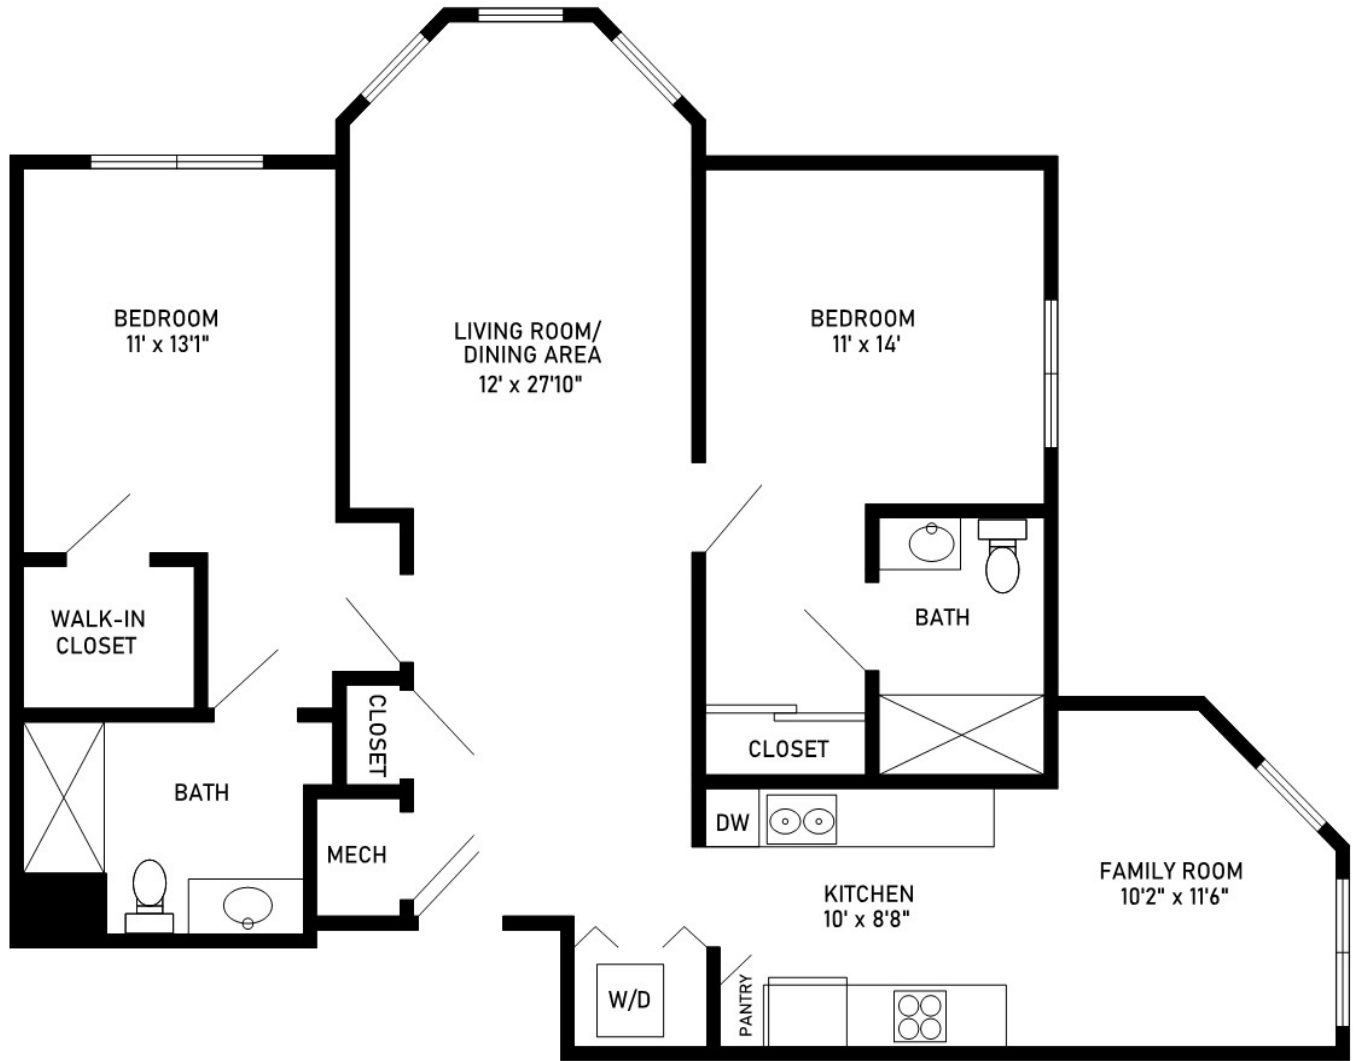

Walnut
Two-Bedroom, Two-Bath - Corner

1,196 sq. ft.

Dimensions are approximate.

2323 McDaniel Avenue, Evanston, IL 60201 (224) 420-3030 ThreeCrownsPark.org

Covenant Living Communities & Services does not discriminate pursuant to the federal Fair Housing Act.
All faiths and beliefs are welcome.