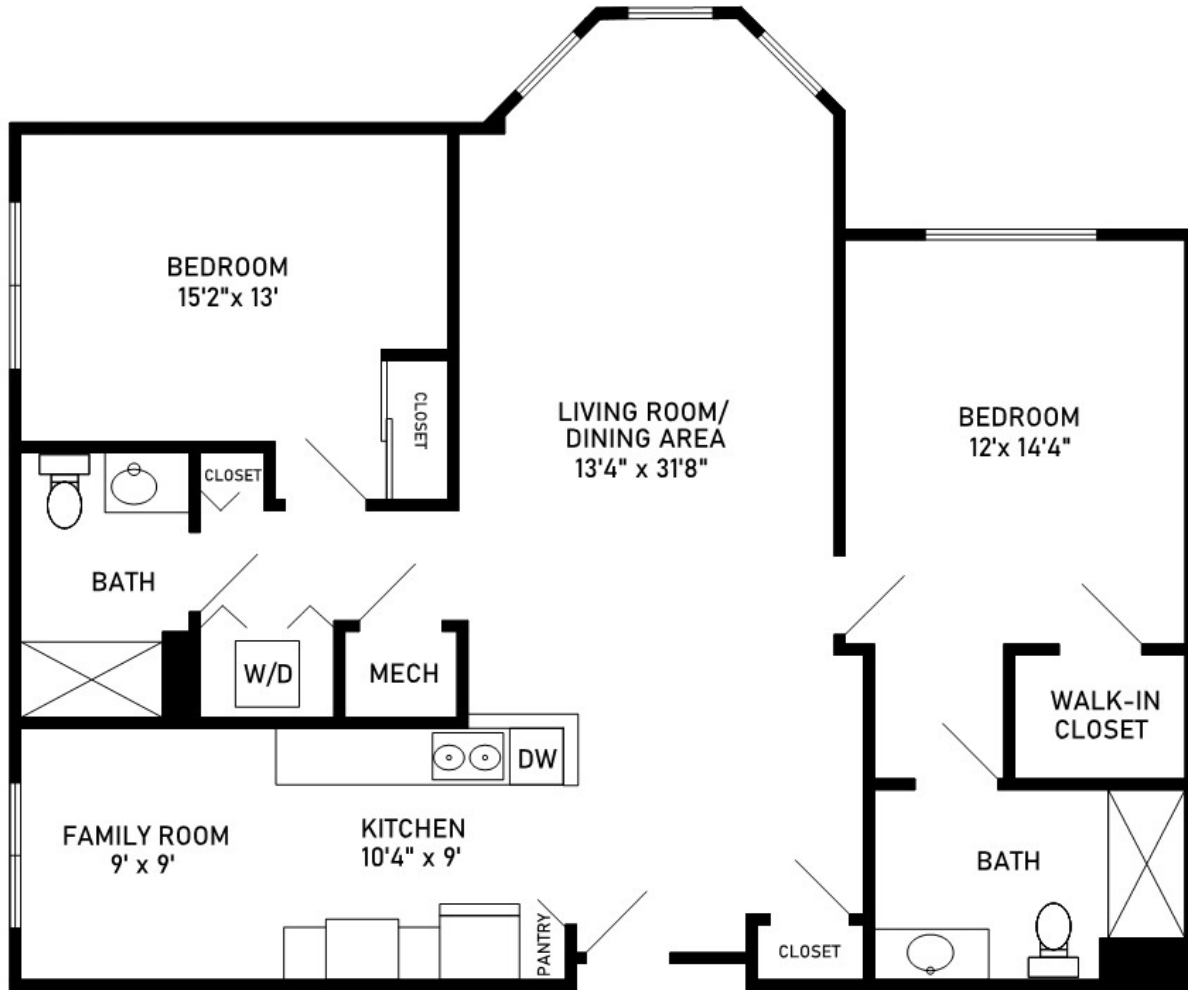

Spruce
Two-Bedroom, Two-Bath - Deluxe

1,280 sq. ft.

Dimensions are approximate.

2323 McDaniel Avenue, Evanston, IL 60201 (224) 420-3030 ThreeCrownsPark.org

Covenant Living Communities & Services does not discriminate pursuant to the federal Fair Housing Act.
All faiths and beliefs are welcome.