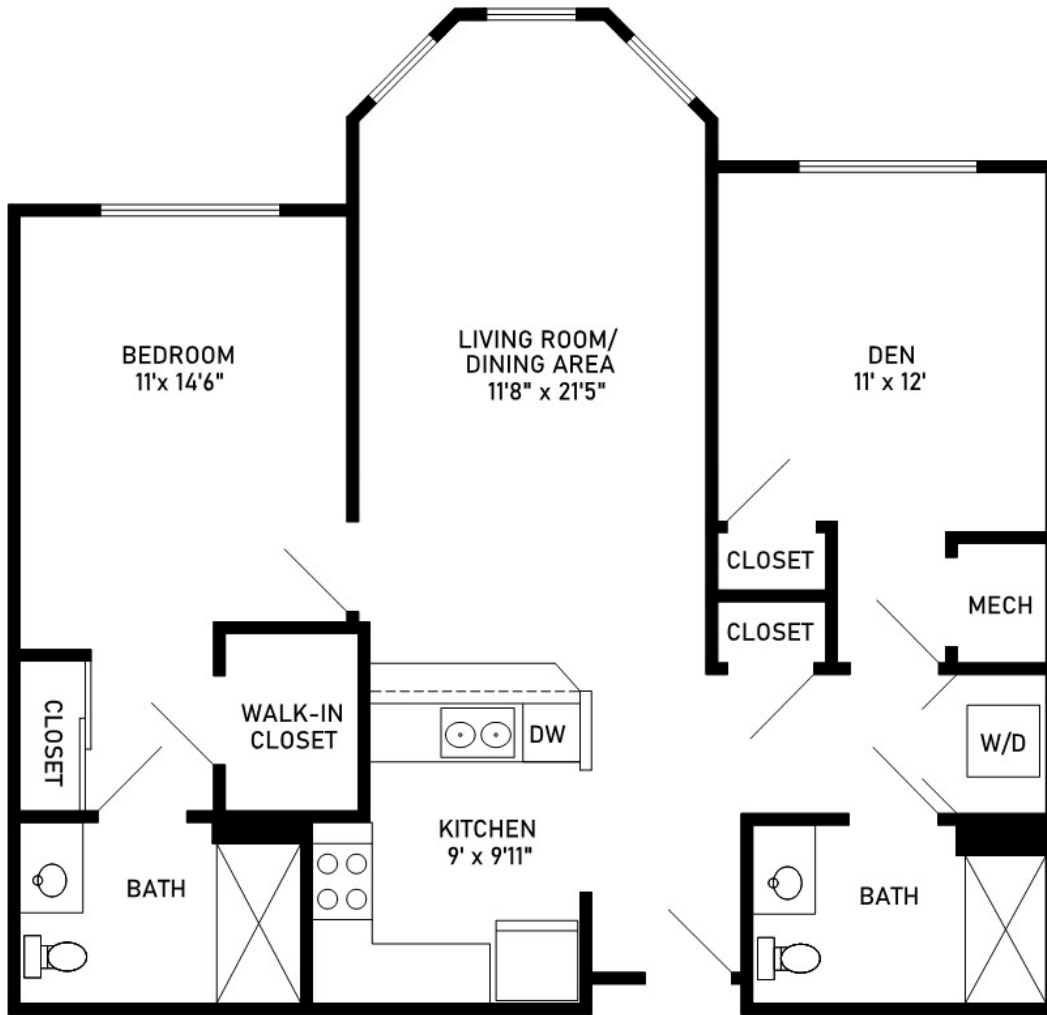

# One-Bedroom + Den, Two-Bath

1,025 sq. ft.

Dimensions are approximate.

2323 McDaniel Avenue, Evanston, IL 60201 (224) 420-3030 [ThreeCrownsPark.org](http://ThreeCrownsPark.org)

Covenant Living Communities & Services does not discriminate pursuant to the federal Fair Housing Act.  
All faiths and beliefs are welcome.