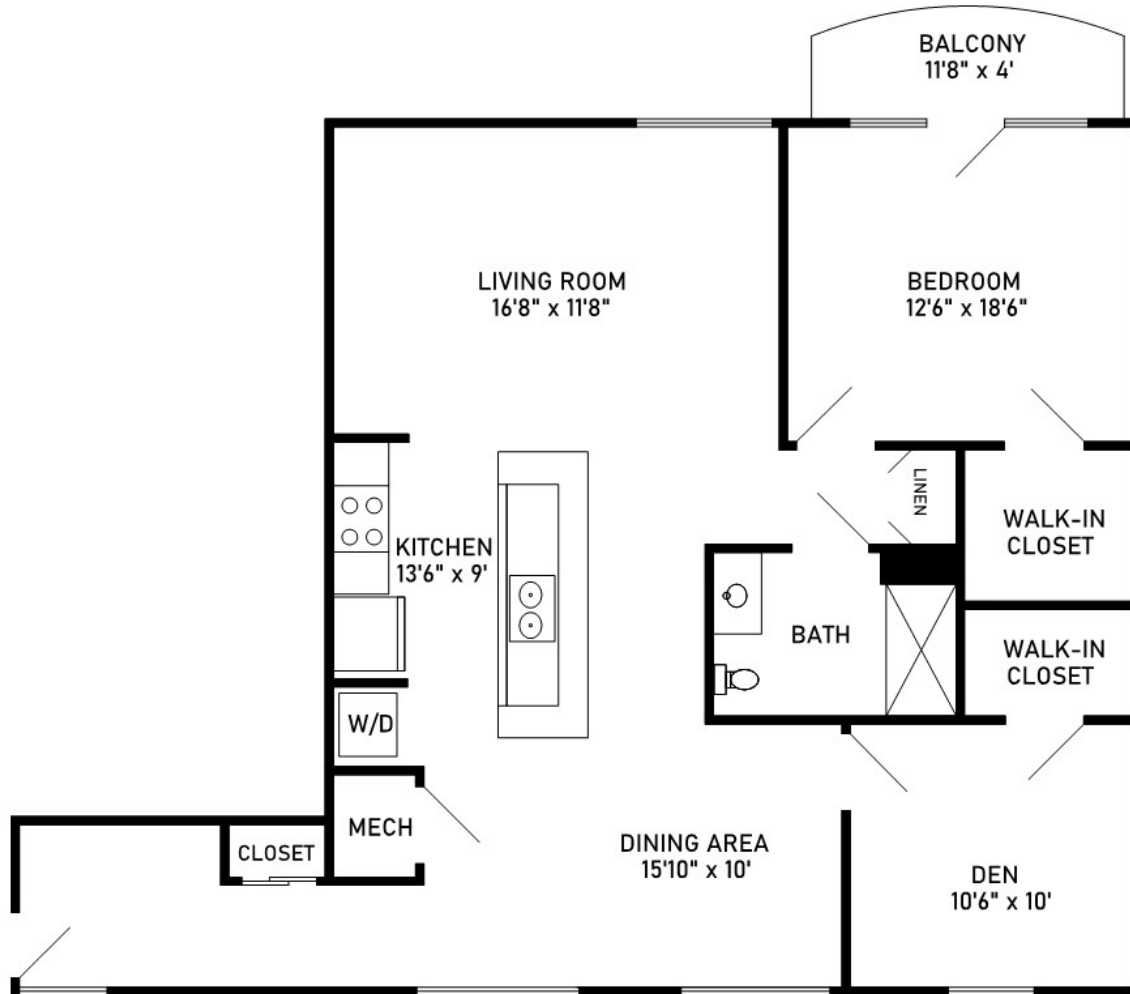

Cherry

Two-Bedroom, One-Bath

1,060 sq. ft.

Dimensions are approximate.

2323 McDaniel Avenue, Evanston, IL 60201 (224) 420-3030 ThreeCrownsPark.org

Covenant Living Communities & Services does not discriminate pursuant to the federal Fair Housing Act.
All faiths and beliefs are welcome.