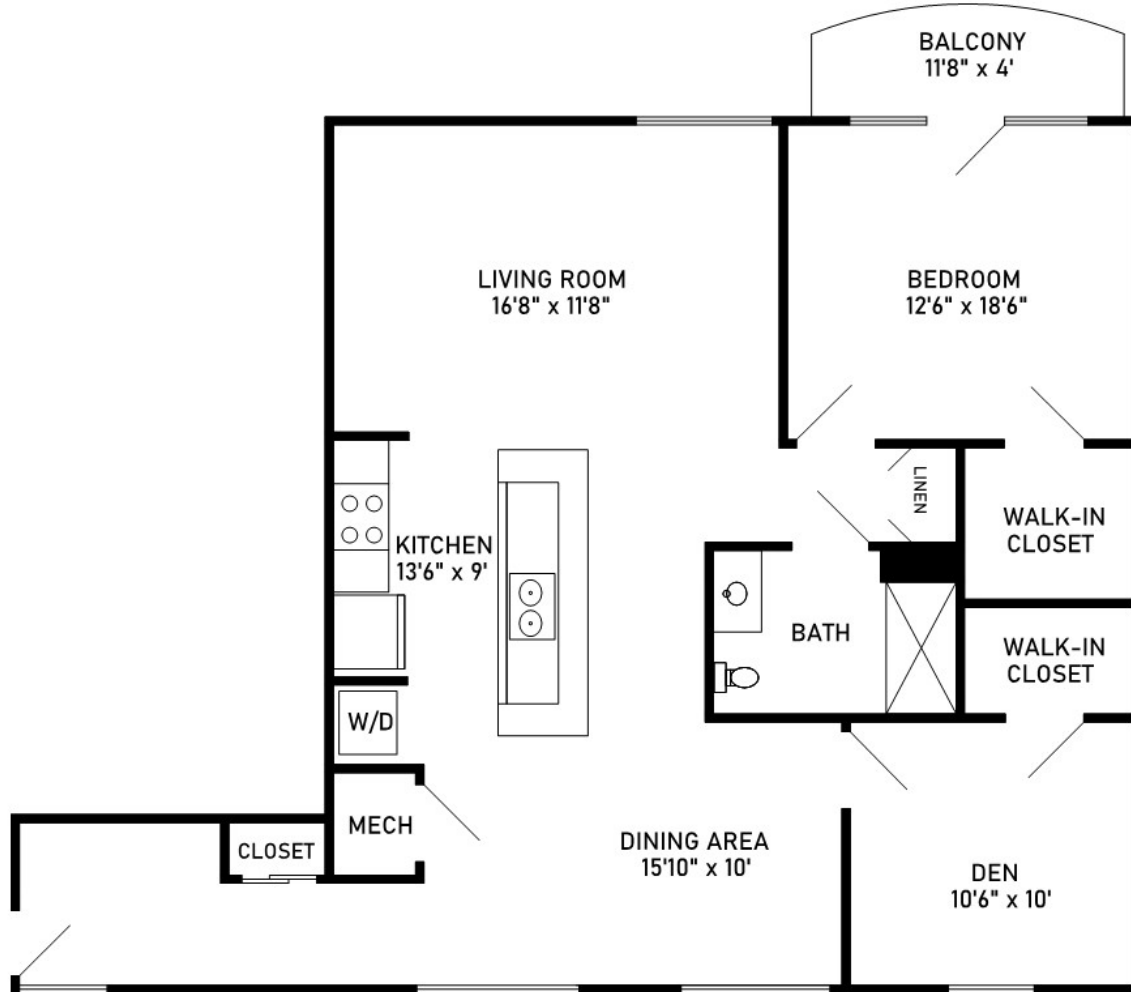

# Cherry

## One-Bedroom + Den, One-Bath

1,060 sq. ft.

Dimensions are approximate.

2323 McDaniel Avenue, Evanston, IL 60201 (224) 420-3030 [ThreeCrownsPark.org](http://ThreeCrownsPark.org)

Covenant Living Communities & Services does not discriminate pursuant to the federal Fair Housing Act.  
All faiths and beliefs are welcome.