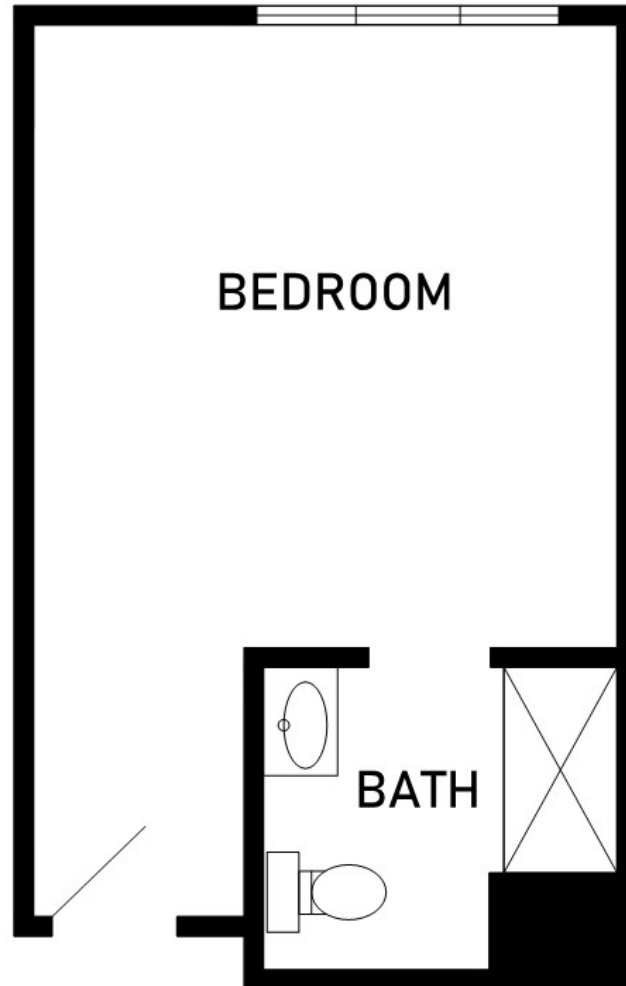

Assisted Living Memory Support Studio - The Porter

320 sq. ft.

Dimensions are approximate.

2323 McDaniel Avenue, Evanston, IL 60201 (224) 420-3030 ThreeCrownsPark.org

*Covenant Living Communities & Services does not discriminate pursuant to the federal Fair Housing Act.
All faiths and beliefs are welcome.*